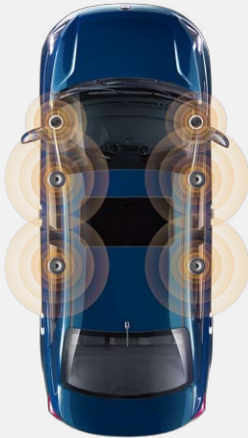

SMART AND USEFUL DETAILS PROVIDE POWERFUL CHARM

6 speakers