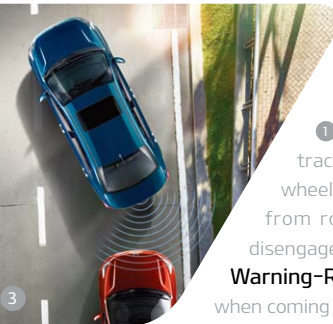

1

Rear View Monitor with Parking Guidance

See your path as you back up thanks to guide lines on the center display that help you safely maneuver into tight spaces.

2

Immobilizer

Anti-theft technology prevents the vehicle from being operated by unauthorized people.

3

1 Electronic Stability Control (ESC) When ESC senses loss of traction, it helps restore stability by applying braking to individual wheels. **2 Hill-start Assist Control (HAC)** HAC helps keep you from rolling back when stopped on an incline. The function is disengaged when you tap the accelerator. **3 Parking Distance Warning-Reverse** Using sonar technology, this system warns you when coming close to objects while backing into parking spots.

4-airbag System

A 4-airbag restraint system helps to absorb impact forces in the event of a collision.

1 4-wheel Disc Brakes Disc brakes help you stop faster with more control. **2 ISOFIX Child Seat Anchors** This feature is designed to securely hold child seats for maximum safety. **3 Speed-sensing Auto Door Locks** The doors automatically lock when driving above 15 km/h for safety, then unlock when you shut off the engine.