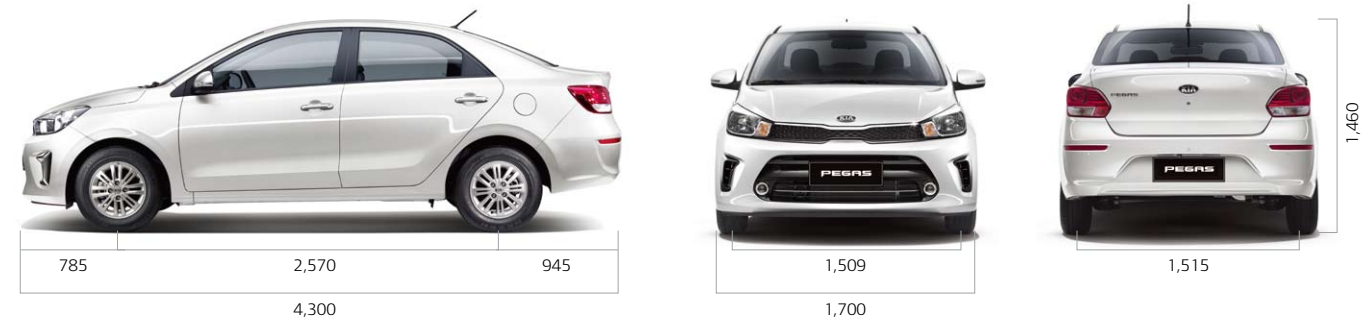

DIMENSIONS (mm)

All information contained herein was based upon the latest available information at the time of printing. Descriptions are believed to be correct, and Kia Motors Corporation makes every effort to ensure accuracy, however accuracy cannot be guaranteed. From time to time, Kia Motors Corporation may need to update or make changes to the vehicle features and other vehicle information found in this brochure. Some vehicles shown include optional equipment that may not be available in some regions. All video and camera screens shown are simulated. Kia Motors Corporation, by the publication and dissemination of this material, does not create any warranties, either expressed or implied, for any Kia products. Contact your local Kia dealer for the most current information.

© 2018 Kia Motors Corporation. Reproduction of the contents of this material without the permission of Kia Motors Corporation is prohibited.